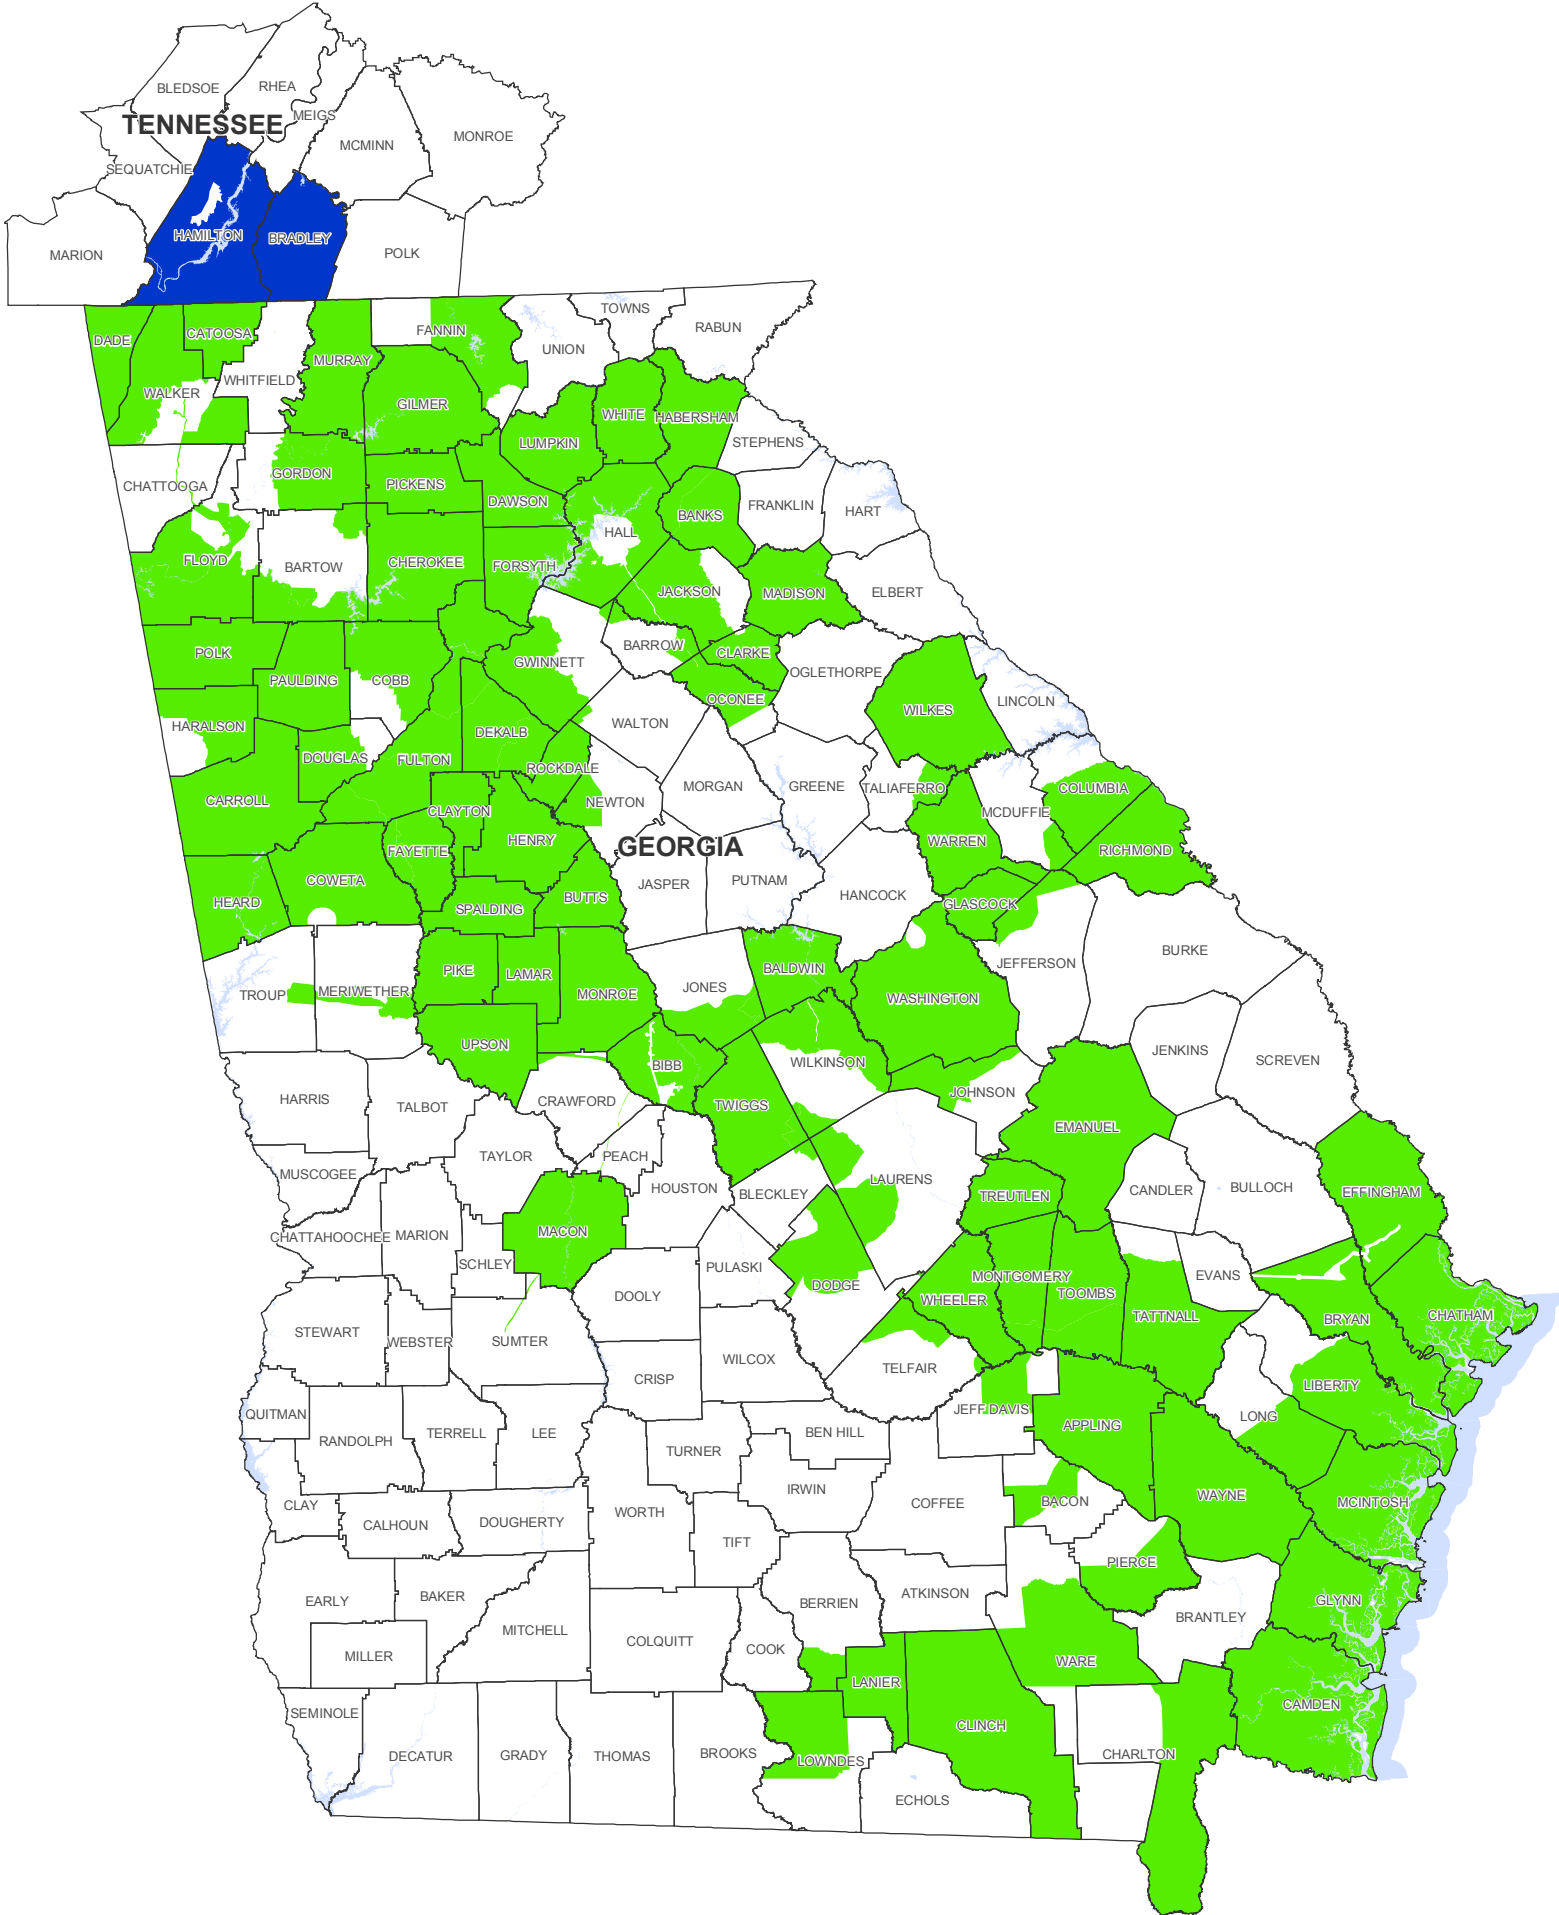

Atlanta Gas Light Service Areas

- 

Corporate Headquarters
- 

Distribution Operations Service Territory
- 

Sequent Energy Management Geographic Reach
- 

Headquarters for Sequent Energy Management and Our Natural Gas Storage Facilities
- 

SouthStar Energy Services Market Area
- 

Natural Gas Storage Facilities
- 

AGL Networks Service Area